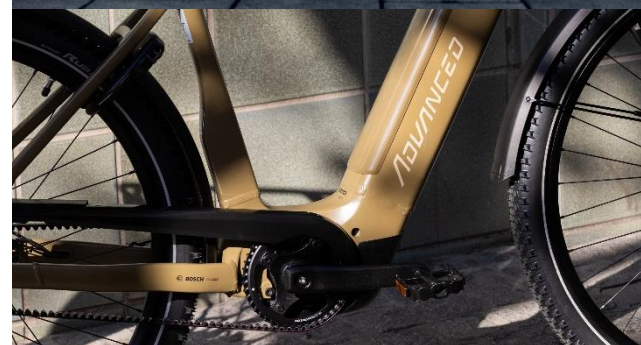

Trekking Pro Diamant

RRP from 4.999.- £

Deliverable from November 2023

Frame	Advanced Trekking Pro Diamant	☐
Frame colour	Lava Black	☐
	Khaki	☐
Frame size	M – 50 cm	☐
	L – 55 cm	☐
	XL – 60 cm	☐
Motor	Bosch Performance CX 85 Nm	☒
Enviolo TR		☐
Fork	Suntour XCR 34 80 mm Air	
Display	Bosch Kiox 300	
Battery	Bosch Powertube 625 Wh	☐
	Bosch Powertube 750 Wh	plus 200.- ☐
Rear Hub	Enviolo Trekking	
Gears	Enviolo Trekking Manual	
Shift Lever	Enviolo Trekking Manual	
Pulley	S4B4BM 46CDX -0/45,5 NG	
Pulley	CT1122VMN	
Belt	11M-125T-12CT	
Front light	Lezyne EBIKE SUPER HB STVZO E1000	
Enviolo TR AutomatiQ		plus 600.- ☐
Fork	Suntour XCR 34 80 mm Air	
Battery	Bosch Powertube 750 Wh	
Rear Hub	Enviolo Trekking	
Gears	AutomatiQ	
Shift Lever	Enviolo App	
Pulley	S4B4BM 46CDX -0/45,5 NG	
Pulley	CT1122VMN	
Belt	11M-125T-12CT	
Front light	Lezyne EBIKE SUPER HB STVZO E1000	
Front Hub	Shimano HB-TC500-B CL 15x110	☒
Rims / Wheels	Ryde Rival 26	☒
Tyres	Continental Ruban RX 54-622 29"	☒
Fenders	EBIKE Aluminium Hollow Chamber 70mm	☒
Front Brakes	Shimano MT420 4-piston 180 mm	☒
Rear Brakes	Shimano MT410 2-piston 160 mm	☒
Rear Light	Lezyne Ebike Rear Super Bright StvZo Alert	☒
Rear Rack	EBIKE Snap-it Ready	☒
Handelbar / Stem	EBIKE Adjustable	☒
Seatpost	ADVANCED Elegance LT-OV 30,9	☒
Saddle	Selle Royal Essenza +	☒